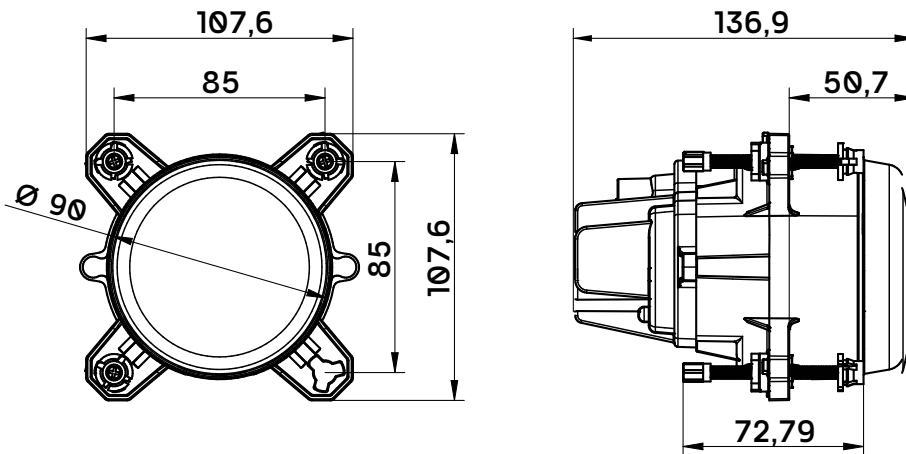

Next 3W

Freezing precision of the finest cut

LED Headlights 90mm

Catalog number:	OE112003510_I - low beam OE1122003511_I - high beam
Source of light:	LED
Voltage:	12/24 V
Dimensions:	Ø90 mm
Connector:	Deutsch 4 pin
IP rating:	IP6K9K
Approvals:	ECE R10, R149

LADY ICE - when the impossible stops being a challenge and becomes a perspective.

To meet the expectations of our customers who prefer chrome finish, we have created LADY ICE.

Functional spotlight in unobvious style. In the planes of the outer ring of this spotlight one you can see... crushed ice. LADY ICE is freezing precision of the finest cut and full attention to every detail.